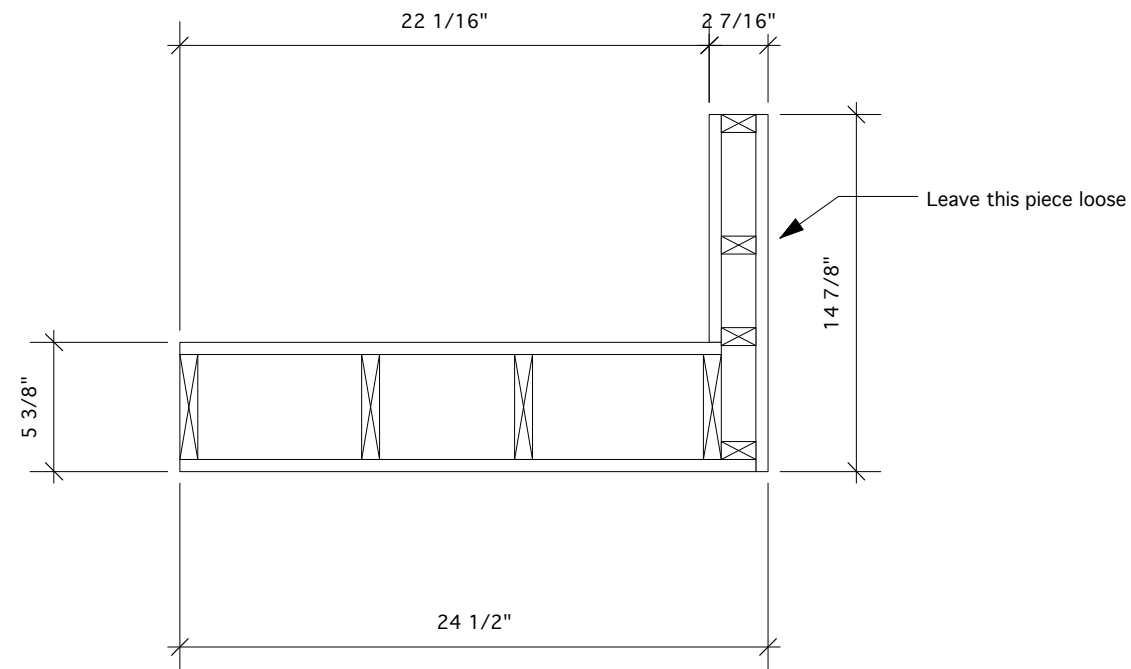

Height of wall is 34.5"

Height of wall is 34.5"

Room 6 - Kitchen - Island Torsion Wall Detail

SCALE 1" = 1 FT.

All dimensions & size designations are subject to verification on job site and adjustment to fit job condition.
All drawings are for design only and are not to be used for structural purposes.
This is an original design and must not be released or copied unless an applicable fee has been paid or a job order placed.