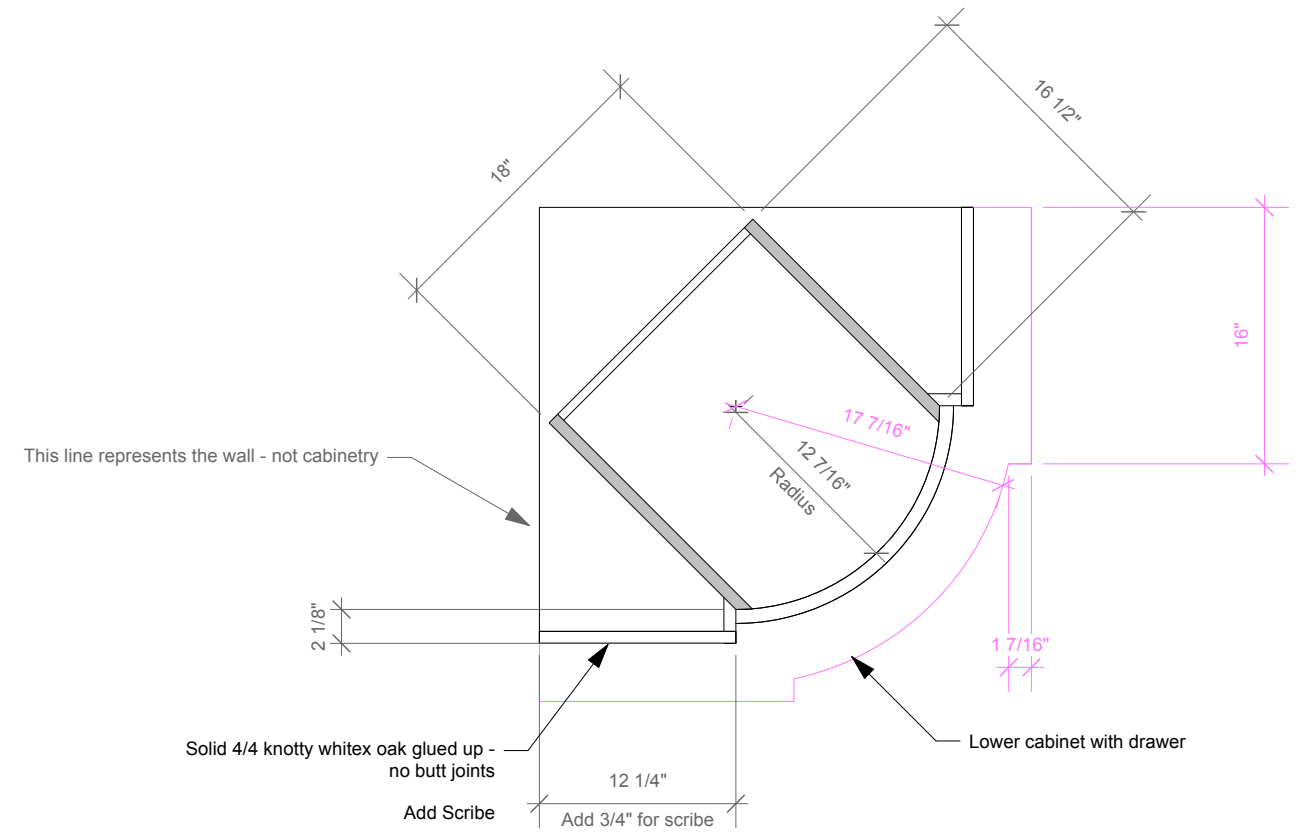

QTY - 4

Note:

Align grain as much as possible
 Grain of lower drawer must continue into base
 Make planks in any glueup all the same size - no random sizing

Her & Her Dressing Room Cabinets

SCALE $\frac{3}{16}'' = 1$ FT.

PLAN DATE: _____

DESIGN: _____

DRAWN: _____

PAGE # _____

OF _____