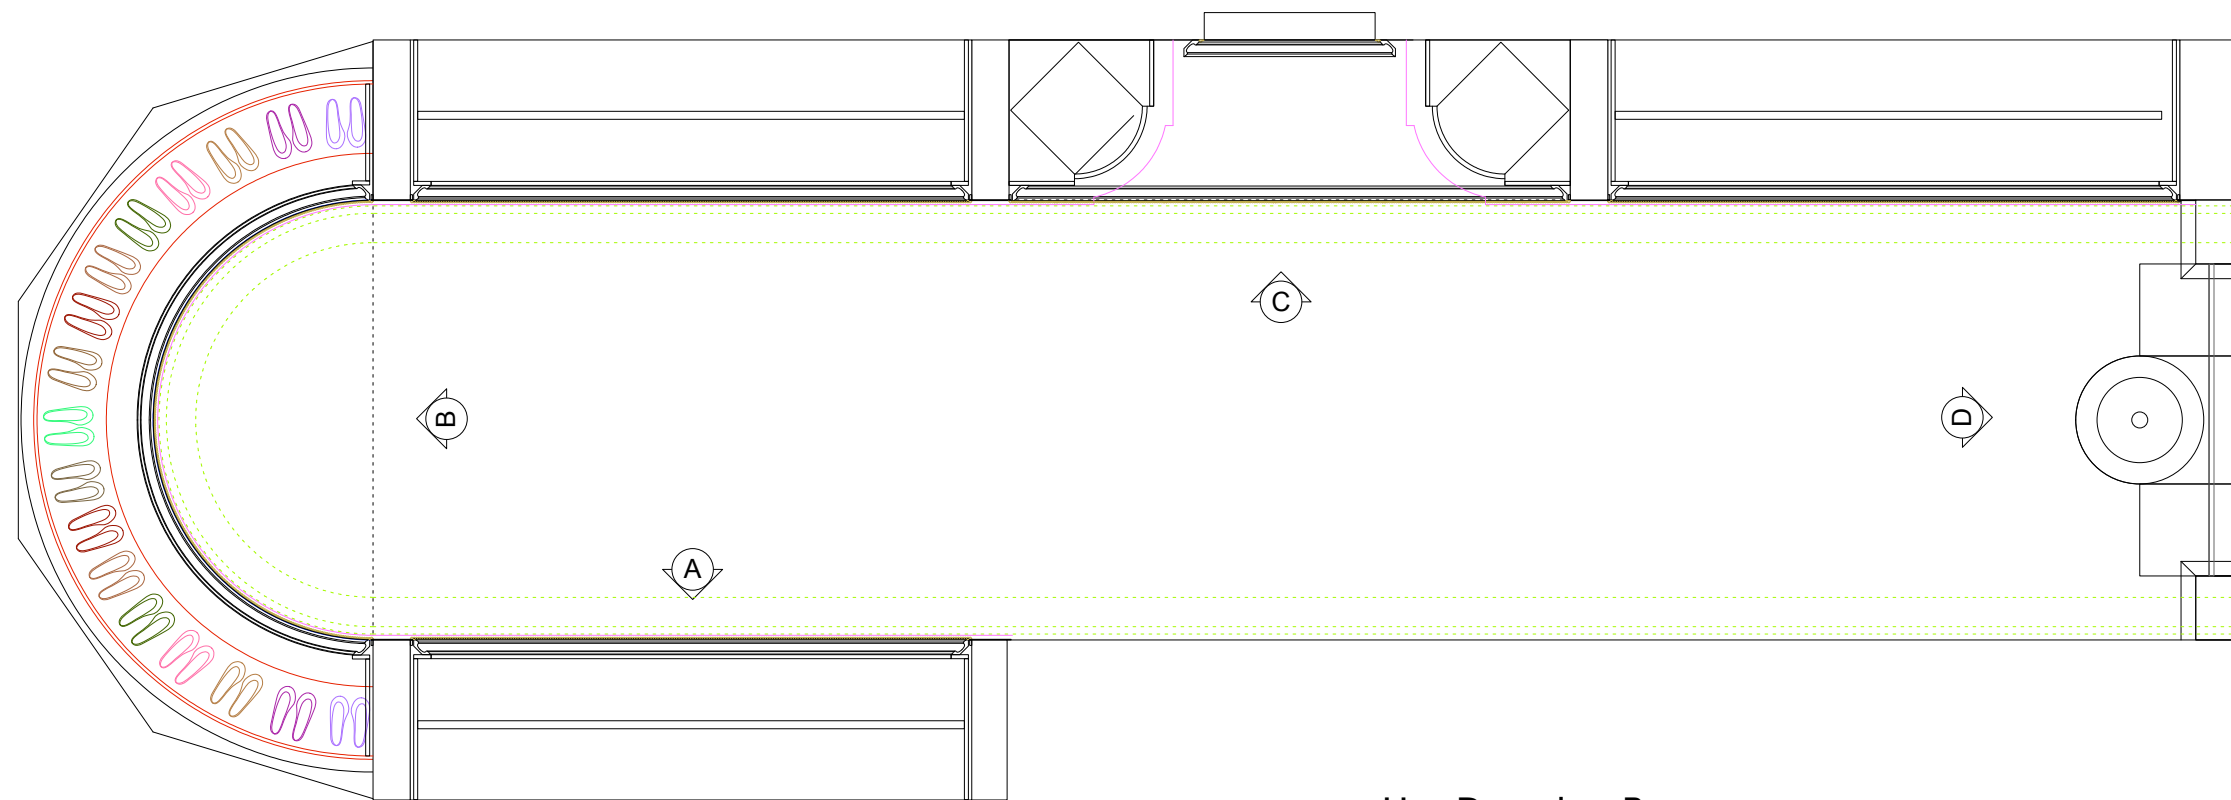

Elevation C

Her Dressing Room

SCALE  $\frac{3}{16}''$  = 1 FT.

All dimensions & size designations are subject to verification on job site and adjustment to fit job condition.  
All drawings are for design only and are not to be used for structural purposes.  
This is an original design and must not be released or copied unless an applicable fee has been paid or a job order placed.